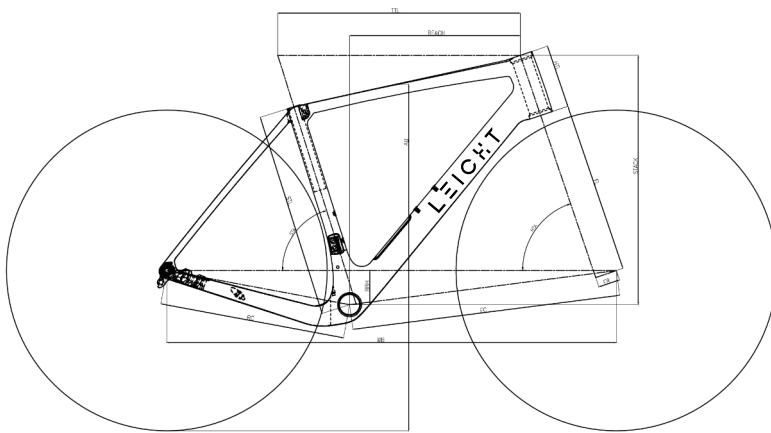

G1 Precision in every detail

LEICHT
bike life

G1 Gravel bike

	Specifications	Product
Type	Gravel Bike	
Sizes	XS/S/M/L/XL	
Colors	See color chart	monochrome or tricolor
Weight	8480g (size 52)	
Max. Load Capacity	130kg	
Material		
Frame & Fork	Carbon T800	
Handlebar/Stem	Carbon T700	
Drivetrain:		
Derailleur	1x13 Drivetrain	SRAM Rival XPLR AXS Wide HRD E1 Gravel Groupset 2026
Cassette	10-46	
Crank arm/chainring size	172.5 mm	SRAM Rival E1 XPLR DUB Wide
Bottom bracket	T47 threaded	SRAM DUB T47 85.5 Road
Brakes & Wheels		
Brakes	Hydraulic disc brakes, integrated hoses	SRAM Rival AXS E1 SJC
Rotors	Rotors 160 mm front & rear	SRAM
Wheels	Carbon 50/23 sickle spokes	50/23 SuperS Comp W1, 50/23
Tires Tube	tires 28"	SCHWALBE G-ONE Bite 50-622
Tire clearance	Max 45 mm	
Components		
Saddle	High performance gravel saddle	Prologo Akero AGX

LEICHT

DESIGNED IN PARIS
 MANUFACTURED IN HAMBURG
WWW.LEICHT-BIKES.EU

G1

Specifications

Product details

G1 Geometry

SIZE	TTL	STL	STA	HTL	HTA	RC	BBH	FL	FR	REACH	STACK	FC	WB	AB
XS	522.4	410	73.5°	110	70°	425	78	391.5	50	380	532.2	603.6	1016.3	735.4
S	538.5	440	73°	128	70.75°	425	78	391.5	50	385	552	608.5	1021.3	760.9
M	554.4	470	72.5°	145	71°25'	425	78	391.5	50	390	570	614.8	1027.6	785.4
L	571.6	500	72°	165	71.75°	425	78	391.5	50	395	590.9	621.7	1034.5	811
XL	589.3	530	71.5°	185	72.25°	425	78	391.5	50	400	611.8	628.2	1041.2	836.2