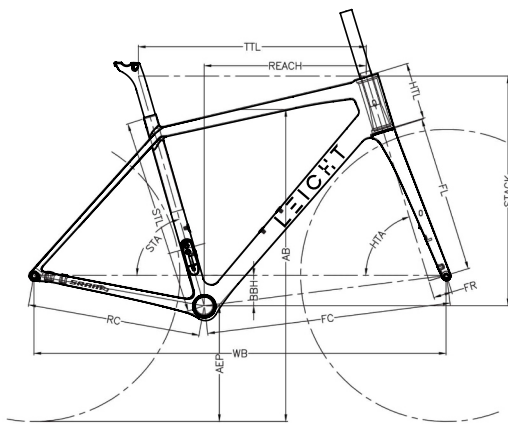

R2 Built to ride

LEICHT
bike life

R2

Specifications

R2 Road bike

	Specifications	Product
Type	Road Bike	
Sizes	49/52/54/56/58cm	
Colors	See color chart	monochrome or tricolor
Weight	7480g (size 52)	
Max. Load Capacity	120kg	
Material		
Frame & Fork	Carbon T1000 & T800	
Handlebar/Stem	Carbon T700	
Drivetrain:		
Derailleur	2x12 Electronic Shifter	SRAM Rival AXS HRD E1 Road Bike Groupset 2x12 mod. 2026
Cassette	10-46	
Crank arm/chainring size	172.5 mm	SRAM DUB T47 85.5 Road/ SRAM Rival E1 DUB
Bottom bracket	T47 threaded	
Brakes & Wheels		
Brakes	Brakes Hydraulic disc brakes, integrated hoses	SRAM Rival AXS E1 SJC
Rotors	Rotors 160 mm front & rear	SRAM
Wheels	Carbon 50/23 sickle spokes	SuperS Comp W1, 50/23
Tires Tube	tires 28"	Continental Grand Prix 5000 folding tires 32-622
Tire clearance	Max 32 mm	
Components		
Saddle	High performance race saddle	Prologo Nago R4

LEICHT

DESIGNED IN PARIS
 MANUFACTURED IN HAMBURG
WWW.LEICHT-BIKES.EU

R2

Specifications

Product details

R2 Geometry

SIZE	TTL	STL	STA	HTL	HTA	RC	BBH	AEP	AB	FL	FR	REACH	STACK	FC	WB
49	508	430	75.5°	107	71.75°	410	74	272	700	371	44	375	514.2	571.5	970
52	531.2	450	74°	118	72.5°	410	74	272	718	371	44	380	527.2	573.8	972.3
54	540	470	74°	135	73°	410	72	274	738	371	44	384	544	578.8	977.9
56	562.3	490	73.5°	155	73.5°	410	72	274	760	371	44	395	564.8	591.3	990.5
58	577	515	73.5°	182	73.5°	410	72	274	784	371	44	402	590.7	605.8	1005.2