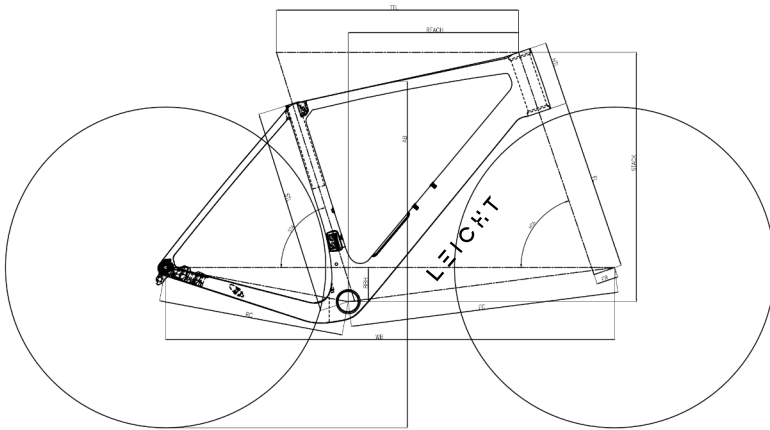

## G1 Gravel bike

	Specifications	Product
Type	Gravel Bike	
Sizes	XS/S/M/L/XL	
Colors	Monochrome or tricolor ; frame, cockpit, seat post painted	See color chart
Weight	8480 g (size 52)	
Max. Load Capacity	130 kg	
Tire Clearance	Max. 45 mm	
<b>Material</b>		
Frame & Fork	Carbon T8000	
Cockpit	Carbon T700	
<b>Groupset</b>		SRAM Rival XPLR AXS
System	Electric, 1x13 Speed	SRAM Rival XPLR
Cassette	10-46 teeth	SRAM Rival XPLR
Crank	42 teeth	SRAM DUB
Bottom bracket	T47 threaded	SRAM Rival
Brakes	Hydraulic disc brakes, 160 mm	
<b>Wheels</b>		
Rims	Carbon 50 mm, hooked, tubeless ready	Super-S Comp W2, 50C/25
Spokes	Bladed, Straight-pull	Sapim CX-Ray
Hub		Novatec
<b>Components</b>		
Tires	40 mm or 45 mm	SCHWALBE G-ONE R TLR
Saddle	137 mm, gravel saddle	Prologo Nago PAS AGX

## G1 Geometry

## G1 Pricing

(Recommended retail price)

Monocolore finish :  
**5300€ ttc**

Tricolore finish :  
**5800€ ttc**

SIZE	TTL	STL	STA	HTL	HTA	RC	BBH	FL	FR	REACH	STACK	FC	WB	AB
XS	522.4	410	73.5°	110	70°	425	78	391.5	50	380	532.2	603.6	1016.3	735.4
S	538.5	440	73°	128	70.75°	425	78	391.5	50	385	552	608.5	1021.3	760.9
M	554.4	470	72.5°	145	71°25'	425	78	391.5	50	390	570	614.8	1027.6	785.4
L	571.6	500	72°	165	71.75°	425	78	391.5	50	395	590.9	621.7	1034.5	811
XL	589.3	530	71.5°	185	72.25°	425	78	391.5	50	400	611.8	628.2	1041.2	836.2