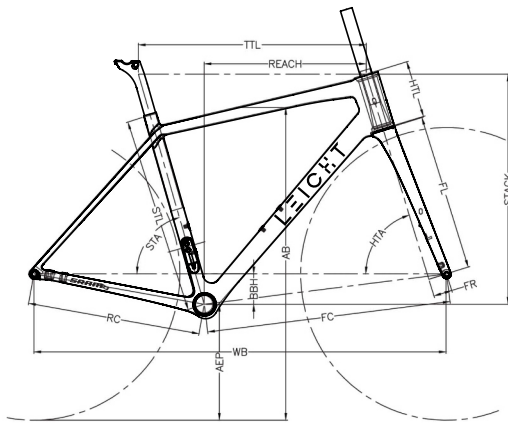

R2 Built to ride

LEICHT
bike life

R2

Specifications

R2 Road bike

	Specifications	Product
Type	Road Bike	
Sizes	49/52/54/56/58	
Colors	Monochrome or tricolor ; frame, cockpit, seat post painted	See color chart
Weight	7480 g (size 52)	
Max. Load Capacity	120 kg	
Tire Clearance	Max. 32 mm	
Material		
Frame & Fork	Carbon T1000 & T800	
Cockpit	Carbon T700	
Groupset		
System	Electric 2x12 Speed	SRAM Rival AXS
Cassette	10-36 teeth	SRAM Rival
Crank	48/35 teeth	SRAM Rival
Bottom bracket	T47 threaded	SRAM DUB T47 85.5 Road/ SRAM Rival E1 DUB
Brakes	Brakes Hydraulic disc , 160 mm	SRAM Rival
Wheels		
Rim	Carbon, 50 mm, hooked	Super-S Comp W1 50C/23
Spokes	Bladed, straight-pull	Sapim CX-Ray
Hub		Novatec
Components		
Tires	30 mm or 32 mm	Continental Grand Prix 5000
Inner tubes	TPU	Tubolito
Saddle	137 mm or 147 mm	Prologo Nago R4 PAS

LEICHT

DESIGNED IN PARIS
 MANUFACTURED IN HAMBURG
WWW.LEICHT-BIKES.EU

R2

Specifications

Product details

R2 Geometry

R2 Pricing

(Recommended retail price)

Monocolore finish :
5700€ ttc

Tricolore finish :
6200€ ttc

SIZE	TTL	STL	STA	HTL	HTA	RC	BBH	AEP	AB	FL	FR	REACH	STACK	FC	WB
49	508	430	75.5°	107	71.75°	410	74	272	700	371	44	375	514.2	571.5	970
52	531.2	450	74°	118	72.5°	410	74	272	718	371	44	380	527.2	573.8	972.3
54	540	470	74°	135	73°	410	72	274	738	371	44	384	544	578.8	977.9
56	562.3	490	73.5°	155	73.5°	410	72	274	760	371	44	395	564.8	591.3	990.5
58	577	515	73.5°	182	73.5°	410	72	274	784	371	44	402	590.7	605.8	1005.2