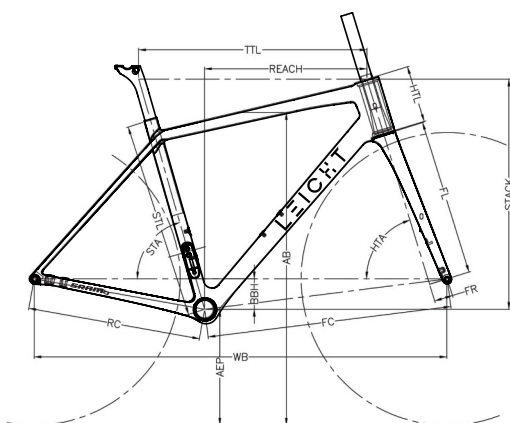

R2 Frame Built to ride

LEICHT
bike life

R2

Frame
Specifications

R2 Road Frame

	Specifications	Product
Type	Road Bike	
Sizes	49/52/54/56/58	
Colors	Monochrome or tricolor ; frame, cockpit, seat post painted	See color chart
Weight	795 g +/-20 g (size 54)	
Max. Load Capacity	120 kg	
Tire Clearance	Max. 32 mm	
Material		
Frame & Fork	Carbon T1000 & T800	
Cockpit	Carbon T700	

LEICHT

DESIGNED IN PARIS
MANUFACTURED IN HAMBURG
WWW.LEICHT-BIKES.EU

R2

Frame Specifications

Product details

R2 Road Frame

R2 Frame Pricing

(Recommended retail price)

Monocolore finish :
2700€ ttc

Tricolore finish :
3200€ ttc

SIZE	TTL	STL	STA	HTL	HTA	RC	BBH	AEP	AB	FL	FR	REACH	STACK	FC	WB
49	508	430	75.5°	107	71.75°	410	74	272	700	371	44	375	514.2	571.5	970
52	531.2	450	74°	118	72.5°	410	74	272	718	371	44	380	527.2	573.8	972.3
54	540	470	74°	135	73°	410	72	274	738	371	44	384	544	578.8	977.9
56	562.3	490	73.5°	155	73.5°	410	72	274	760	371	44	395	564.8	591.3	990.5
58	577	515	73.5°	182	73.5°	410	72	274	784	371	44	402	590.7	605.8	1005.2