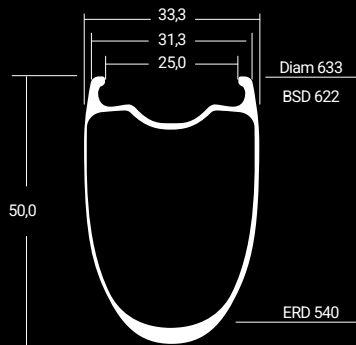

W2 Wheels

Super-S W2 50C/25

Specifications

Type	Gravel Bike
Dimension	Diameter 622 width 33,3 depth 50
Colors	Black
Weight front wheel	610 g +/-15 g
Weight back wheel	760 g +/-15 g
Max load	120 kg

Material

Rims	Carbon T800 + T700 +T1000
Spokes	Bladed Steel spokes
Brake system	Disk brakes

Light & durable

W2 Wheels Geometry