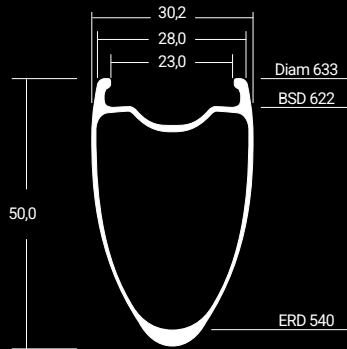

Specifications

Type	Road Bike
Sizes	49/52/54/56/58
Colors	Monochrome or tricolor ; frame, cockpit, seat post painted - See color chart
Weight	795 g +/-20 g (size 54)
Max. Load Capacity	120 kg
Tire Clearance	Max. 32 mm
Material	
Frame & Fork	
Cockpit	Carbon T1000 & T800

LEICHT

DESIGNED IN PARIS
MANUFACTURED IN HAMBURG
WWW.LEICHT-BIKES.EU

LEICHT

bike life

W1 Wheels

Super-S W1 50C/23

Specifications

Type	Road Bike
Dimension	Diameter 622 width 30,2 depth 50
Colors	Black
Weight front wheel	590 g +/-15 g
Weight back wheel	680 g +/-15 g
Max load	125 kg

Material

Rims	Carbon T800 + T700 +T1000
Spokes	Bladed Steel spokes
Brake system	Disk brakes

Light & durable

W1 Wheels Geometry

LEICHT

bike life

W2 Wheels

Super-S W2 50C/25

Specifications

Type	Gravel Bike
Dimension	Diameter 622 width 33,3 depth 50
Colors	Black
Weight front wheel	610 g +/-15 g
Weight back wheel	760 g +/-15 g
Max load	120 kg

Material

Rims	Carbon T800 + T700 +T1000
Spokes	Bladed Steel spokes
Brake system	Disk brakes